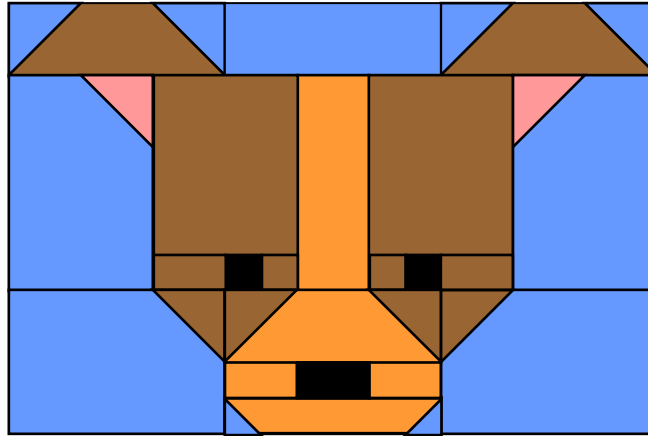

Fabric Requirements for Paper Pieced Puppy Mug Rug (about 9" x 6")

Materials

- Blue 1 @ 4 1/2" x →
- Brown 1 @ 3 1/2" x →
- Gold 2 4" squares or 1 @ 3 1/2" x →
- Pink 2 2 1/2" squares or 1 @ 2 1/2" x →
- Black 3 2" squares or 1 @ 2" x →

9 x 11 scrap for backing

9 x 11 scrap thin batting

Flat-head pins (glass is preferred, but not req'd)

Index card (3 x 5 or 5 x 8 is fine)

Thread to match face and background